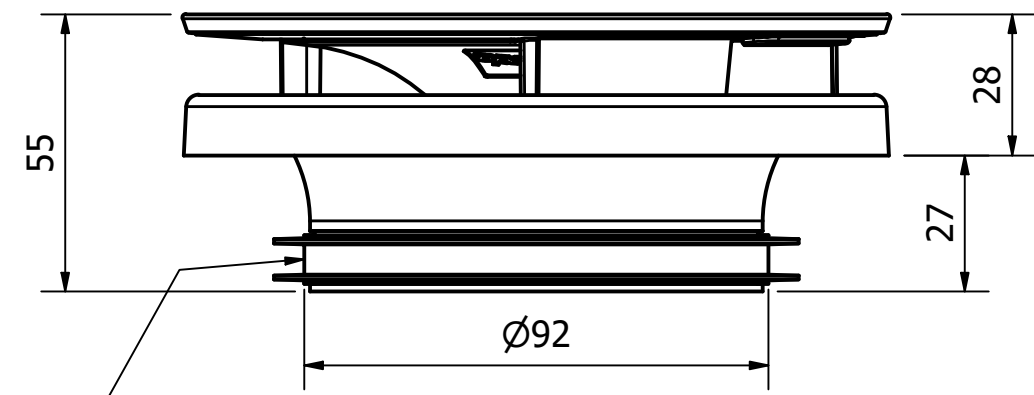

Ø140

Connection for Ø100mm Duct

PART NAME RV100 Regelbaar ventiel				
DRAWING NUMBER VENTILAIR 8000001518	MATERIAL Mixed	REVISION HISTORY		
		REV	DATE	DESCRIPTION
COLOUR	DATE 21-4-2023			
SCALE 1 : 1.5	PROJ A-A 	UNITS mm	SIZE A3	DRAWN BY RND