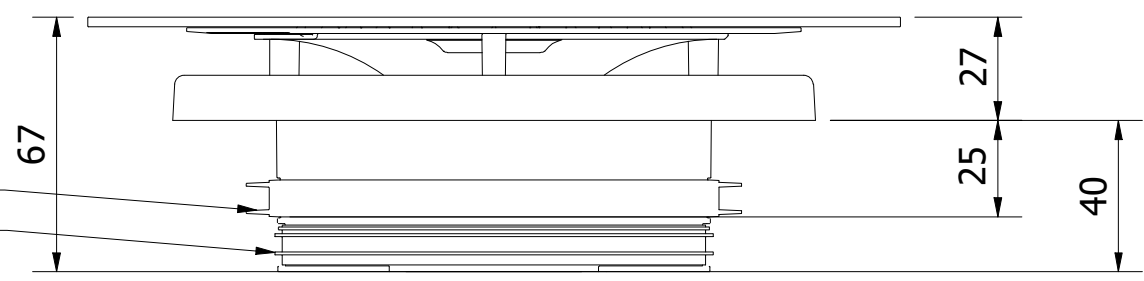

Ø215

Aluminium cover
Powder coated
RAL 9003

Connection for Ø125mm Duct
Connection for Ø116mm Duct

PART NAME RVG 125 Regelbaar ventiel groot Ø 125				
DRAWING NUMBER 8000000541		MATERIAL Mixed	REVISION HISTORY	
COLOUR		DATE 13/03/2018	REV V1	DATE 01/03/2022
			DESCRIPTION Colour changed. Component references updated	BY MMA
SCALE 1 : 2	PROJ A-A 	UNITS mm	SIZE A3	DRAWN BY RND